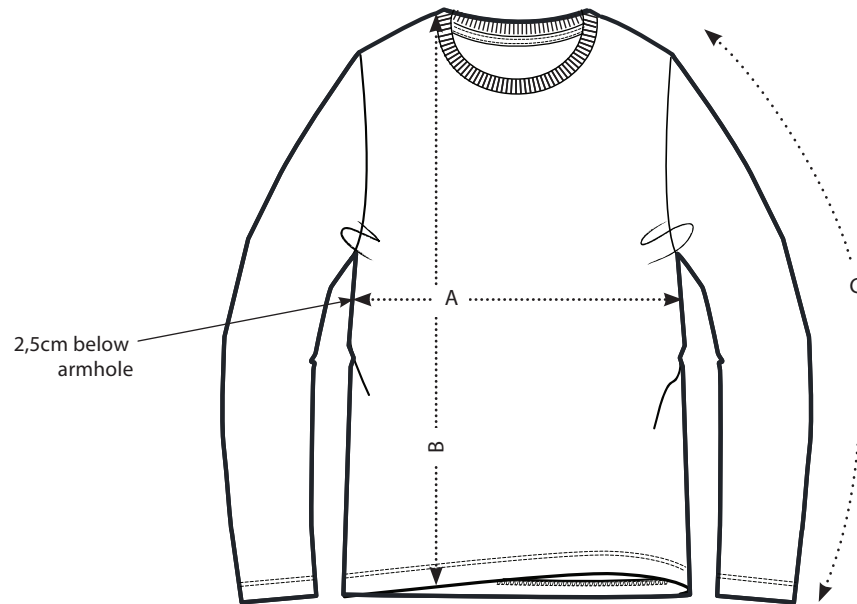

STANLEY/STELLA

MEN / STANLEY SHUFFLES

/ STTM525

FRONT

BACK

SIZES	S	M	L	XL	XXL	
A	Half Chest 2,5cm below armhole	48	51	54	57	60
B	Body Length (from HPS)	69,5	71,5	73,5	75,5	77,5
C	Sleeve length	66	67	68	69	70