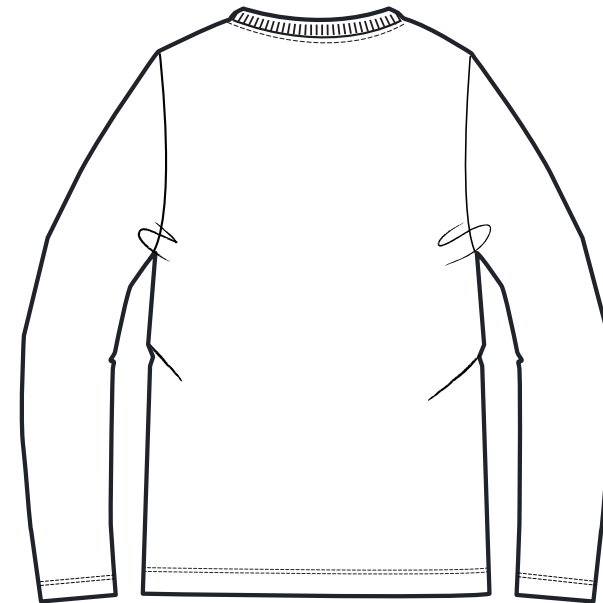

STANLEY/STELLA

MEN / STANLEY SHUFFLES

/ STTM525

FRONT

BACK

SIZES	S	M	L	XL	XXL	
A	Half Chest 2,5cm below armhole	48	51	54	57	60
B	Body Length (from HPS)	69,5	71,5	73,5	75,5	77,5
C	Sleeve length	66	67	68	69	70