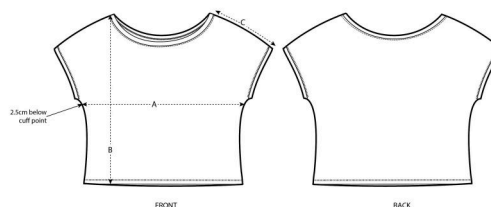

#### SPECIAL HEATHERS

HEATHER CRANBERRY

HEATHER ASH

ECRU NEPPY MANDARINE

	SIZES	XXS	XS	S	M	L
A	Half Chest	55	57.5	60	63	66
B	Body Length	53	55	57	59	61
C	Sleeve Length	15	15.5	16	17	17.5